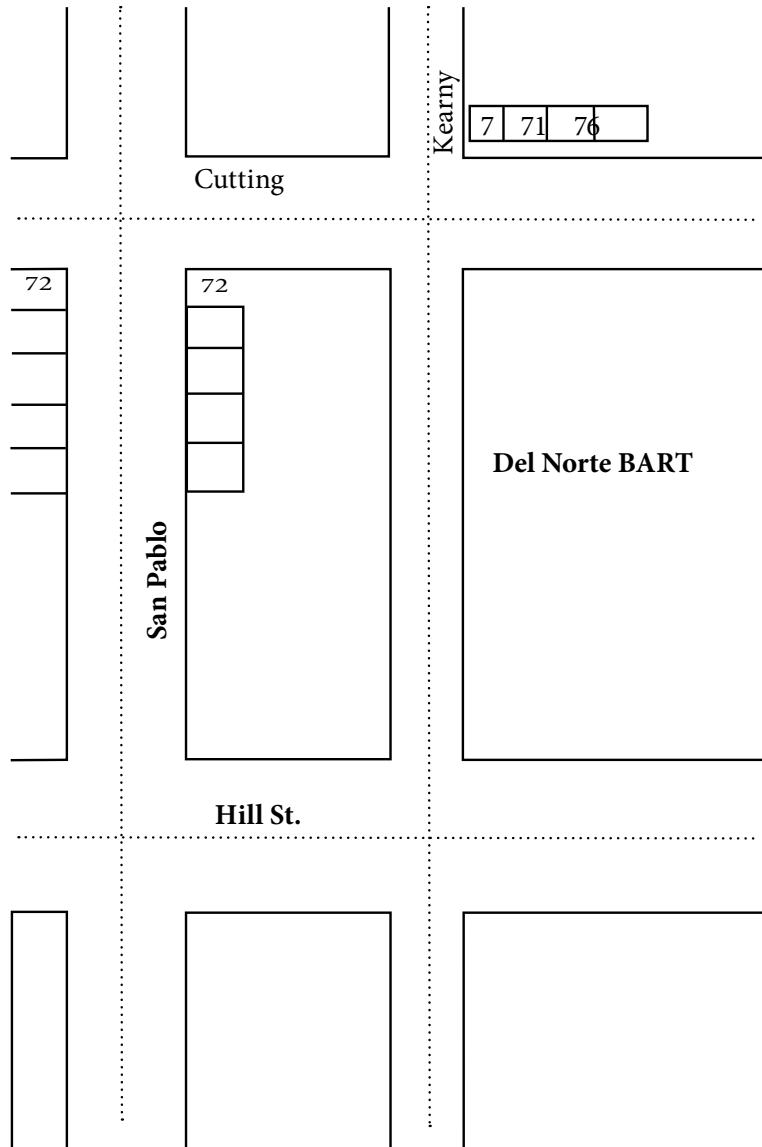

STOP LOCATIONS AT EL CERRITO DEL NORTE BART

In the event of a BART strike, AC Transit buses will not enter BART property. Bus stops will be located on nearby streets.

STOP LOCATIONS

On Cutting Blvd. at Kearny St.:

- Line 7**
- Line 71**
- Line 76**
- Line 376**

Northbound San Pablo Ave., next to the BART parking lot:

- Line 72** (to Hilltop Mall)
- Line 72M** (to Point Richmond)
- Line 72R** (to Contra Costa College)
- Line 800** (to Richmond BART)
- Line L** (to Princeton Plaza Shopping Center)

Southbound San Pablo Ave., across the street from the BART parking lot:

- Line 72** (to Oakland Amtrak)
- Line 72M** (to Oakland Amtrak)
- Line 72R** (to Jack London Square)
- Line 800** (to San Francisco)
- Line L** (to San Francisco)

Rockridge: 7

19th St.: 72, 72M, 72R

12th St.: 72, 72M, 72R

FOR MORE INFORMATION

Visit www.actransit.org or call 511 and say, "AC Transit."