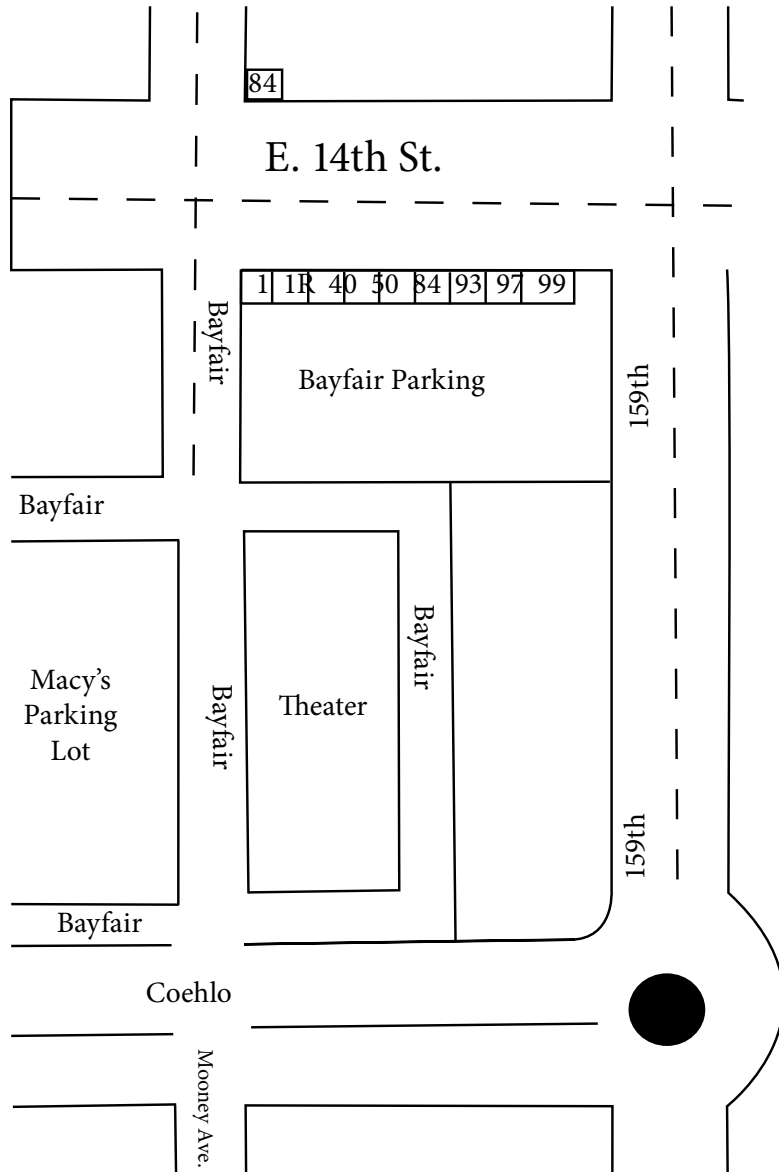

STOP LOCATIONS AT BAY FAIR BART

In the event of a BART strike, AC Transit buses will not enter BART property. Bus stops will be located on nearby streets.

STOP LOCATIONS

On Southbound E. 14th St., at the end of Bayfair Dr., in front of Bayfair Center:

Line 1

Line 1R

Line 40

Line 53

Line 84: To Hayward BART and Kaiser Hospital
Hayward

Line 93

Line 99

Line 801

All other times: Take lines 40 or 50 to Eastmont Transit Center. There, take Transbay Line NL.

DOWNTOWN OAKLAND

Take line 1 or 1R to downtown Oakland. (Line 1R does not operate in the evenings.)

DOWNTOWN BERKELEY

Castro Valley: 84

Fremont: 99

Fruitvale: 1, 1R

Lake Merritt: 1, 1R (get off on 12th St. & Oak St. and walk three blocks to 9th St.)

MacArthur: 1, 1R (1R weekdays only)

Hayward: 84, 93, 99

San Leandro: 1, 55, 84